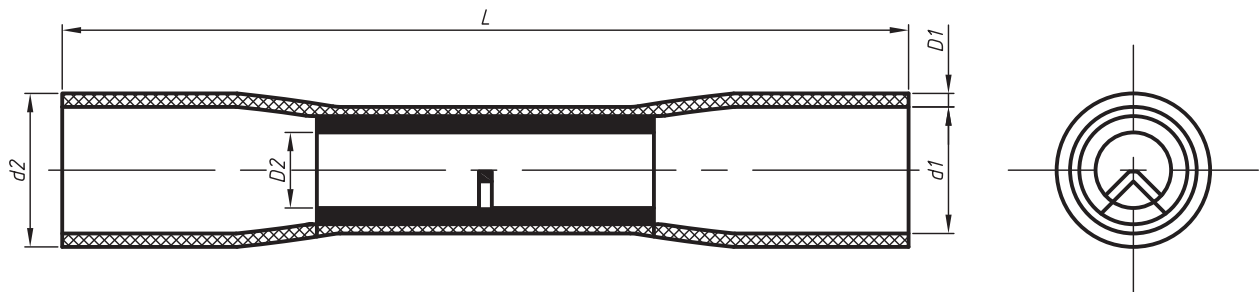

August 15, 2017

Heat Shrink Terminals

Material:

Outside layer: Cross-linked vistanex

Connect tube: Brass

Color: Red, Blue, Yellow

Characteristics: Insulated, Water Resistant

Mode Part No.	Color	Wire Range	Dimension (mm)				
			L	D1	D2	d1	d2
73-732-0 Bulk 73-732-25 Disp. Pkg. 73-732EP Econo-Pack	Red	22-18 AWG	38	0.8	1.7	4.5	6.3
73-742-0 Bulk 73-742-25 Disp. Pkg. 73-742EP Econo-Pack	Blue	16-14 AWG	38	0.9	2.46	5.0	7.9
73-752-0 Bulk 73-752-25 Disp. Pkg. 73-752EP Econo-Pack	Yellow	12-10 AWG	42	1.0	3.6	6.4	8.6