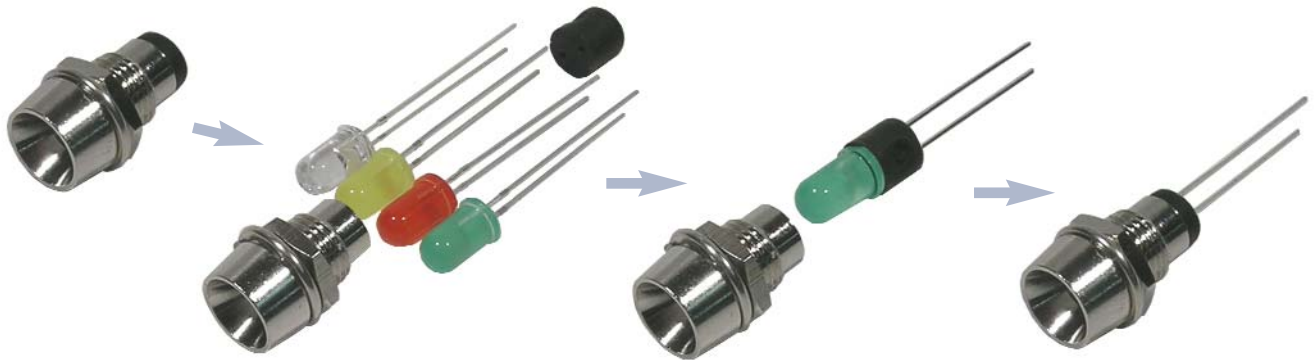

CHROME LED HOLDER

*** LEDs are not included**

55-439-0 Bulk

55-439-1 Display Package