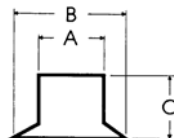

Part Number	A	B	C	Shaft
54-122-0	15mm	15mm	12mm	6.35mm
54-217-0	18mm	23mm	15mm	6.35mm
54-218-0	27mm	33mm	17mm	6.35mm
54-227-0	19mm	25mm	15mm	6.35mm
54-228-0	26mm	32mm	15mm	6.35mm
54-232-0	16mm	20mm	12mm	6.35mm
54-234-0	24mm	27mm	16mm	6.35mm
54-278-0	23mm	37mm	15mm	6.35mm
54-279-0	23mm	37mm	15mm	6.35mm
54-374-0	30mm	Pointer Knob		6.35mm

Use -2 for Display Package 6.35mm = 1/4"

Dimension Drawing