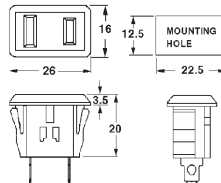

31-060-1 Display Box

SA 2-WIRE CHASSIS RECEPTACLE **UL**

15A/125VAC

31-040-0 Bulk
31-040-1 Pkg.

SA 2-WIRE SNAP-IN RECEPTACLE **UL**

15A/250VAC

31-041-0 Bulk
31-041-1 Pkg.

SA 3-WIRE CHASSIS RECEPTACLE **UL**