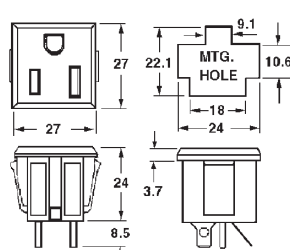

31-043-0 Bulk
31-043-1 Pkg.