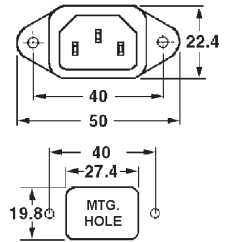

UL 2/18 LINE CORDS (6' LONG)

2-wire line cord
- 18/2 SPT-1

31-021-0 Bulk
C/W strain relief

UL 3/18 SVT LINE CORD (6' LONG)

Black jacket 3/18 SVT
6' long with stripped
and tinned leads. 75
degree C cable.

31-031-0 Bulk
C/W strain relief

UL EQUIPMENT POWER CORD (6' LONG)

Black jacket 3/18
equipment cord with
plug & socket (socket
mates with 31-045-0)

31-035-0 Bulk

SA 3-WIRE CHASSIS RECEPTACLE **UL**

15A/250VAC
50/60Hz

31-045-0 Bulk
31-045-1 Pkg.

SA AC OUTLET STRIP **UL**

Electrical Rating: 125VAC 15Amp

6 outlet power distribution strip with lighted power switch,
breaker and surge suppression. Durable metal case with 4'
3/16 power cord. Attractive Mode display box.