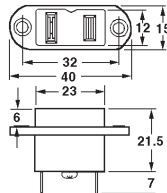

31-060-1 Display Box

SA 2-WIRE CHASSIS RECEPTACLE **UL**

15A/125VAC

31-040-0 Bulk
31-040-1 Pkg.

SA 2-WIRE SNAP-IN RECEPTACLE **UL**

15A/250VAC

31-041-0 Bulk
31-041-1 Pkg.

SA 3-WIRE CHASSIS RECEPTACLE **UL**