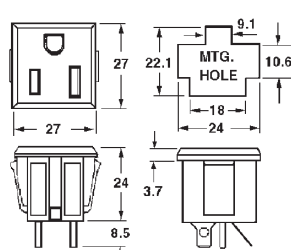

15A/250VAC

31-041-0 Bulk
31-041-1 Pkg.

SP 3-WIRE CHASSIS RECEPTACLE **UL**

15A/250VAC

31-043-0 Bulk
31-043-1 Pkg.

SP 3-WIRE CHASSIS RECEPTACLE **UL**

15A/250VAC
50/60Hz

31-045-0 Bulk
31-045-1 Pkg.