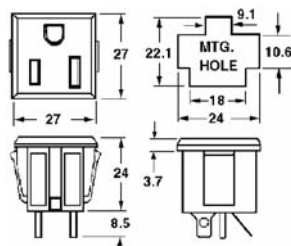

15A/250VAC

31-041-0 Bulk
31-041-1 Pkg.

SP 3-WIRE CHASSIS RECEPTACLE **UL**

15A/250VAC

31-043-0 Bulk
31-043-1 Pkg.

SP 3-WIRE CHASSIS RECEPTACLE **UL**

15A/250VAC
50/60Hz

31-045-0 Bulk
31-045-1 Pkg.

AC OUTLET STRIP

Electrical Rating: 125VAC 15Amp

6 outlet power distribution strip with lighted power switch,
breaker and surge suppression. Durable metal case with 4'
3/16 power cord. Attractive Mode display box.