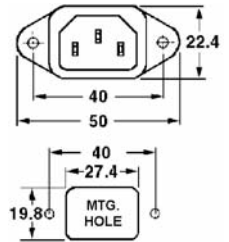

UL 2/18 LINE CORDS (6' LONG)

2-wire line cord
- 18/2 SPT-1

31-021-0 Bulk
C/W strain relief

UL 3/18 SVT LINE CORD (6' LONG)

Black jacket 3/18 SVT
6' long with stripped
and tinned leads. 75
degree C cable.

31-031-0 Bulk
C/W strain relief

15A/250VAC

31-041-0 Bulk
31-041-1 Pkg.

SP 3-WIRE CHASSIS RECEPTACLE **UL**

15A/250VAC

31-043-0 Bulk
31-043-1 Pkg.

SP 3-WIRE CHASSIS RECEPTACLE **UL**

15A/250VAC
50/60Hz

31-045-0 Bulk
31-045-1 Pkg.