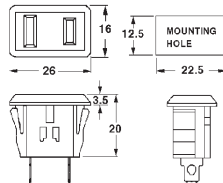

31-041-0 Bulk
31-041-1 Pkg.