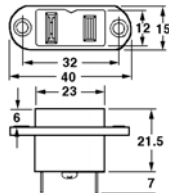

UL 2/18 LINE CORDS (6' LONG)

2-wire line cord
- 18/2 SPT-1

31-021-0 Bulk
C/W strain relief

UL 3/18 SVT LINE CORD (6' LONG)

Black jacket 3/18 SVT
6' long with stripped
and tinned leads. 75
degree C cable.

31-031-0 Bulk
C/W strain relief

UL EQUIPMENT POWER CORD (6' LONG)

Black jacket 3/18
equipment cord with
plug & socket (socket
mates with 31-045-0)

31-035-0 Bulk

SP 2-WIRE CHASSIS RECEPTACLE **UL**

15A/125VAC

31-040-0 Bulk
31-040-1 Pkg.

SP 2-WIRE SNAP-IN RECEPTACLE **UL**

15A/250VAC

31-041-0 Bulk
31-041-1 Pkg.

SP 3-WIRE CHASSIS RECEPTACLE **UL**

15A/250VAC

31-043-0 Bulk
31-043-1 Pkg.

SP 3-WIRE CHASSIS RECEPTACLE **UL**

15A/250VAC
50/60Hz

31-045-0 Bulk
31-045-1 Pkg.