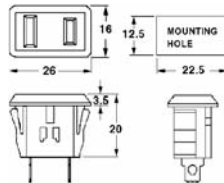

31-041-0 Bulk
31-041-1 Pkg.