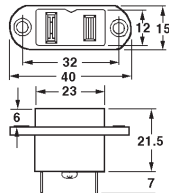

UL 2/18 LINE CORDS (6' LONG)

2-wire line cord
- 18/2 SPT-1

31-021-0 Bulk
C/W strain relief

UL 3/18 SVT LINE CORD (6' LONG)

Black jacket 3/18 SVT
6' long with stripped
and tinned leads. 75
degree C cable.

31-031-0 Bulk
C/W strain relief

UL EQUIPMENT POWER CORD (6' LONG)

Black jacket 3/18
equipment cord with
plug & socket (socket
mates with 31-045-0)

31-035-0 Bulk

SP 2-WIRE CHASSIS RECEPTACLE **UL**

15A/125VAC

31-040-0 Bulk
31-040-1 Pkg.

SP 2-WIRE SNAP-IN RECEPTACLE **UL**