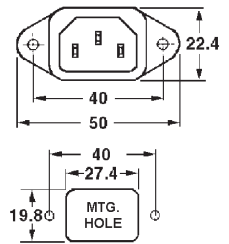

UL 2/18 LINE CORDS (6' LONG)

2-wire line cord
- 18/2 SPT-1

31-021-0 Bulk
C/W strain relief

UL 3/18 SVT LINE CORD (6' LONG)

Black jacket 3/18 SVT
6' long with stripped
and tinned leads. 75
degree C cable.

31-031-0 Bulk
C/W strain relief

15A/250VAC

31-041-0 Bulk
31-041-1 Pkg.

SP 3-WIRE CHASSIS RECEPTACLE **UL**

15A/250VAC

31-043-0 Bulk
31-043-1 Pkg.

SP 3-WIRE CHASSIS RECEPTACLE **UL**

15A/250VAC
50/60Hz

31-045-0 Bulk
31-045-1 Pkg.

SP AC OUTLET STRIP **UL**

Electrical Rating: 125VAC 15Amp

6 outlet power distribution strip with lighted power switch,
breaker and surge suppression. Durable metal case with 4'
3/16 power cord. Attractive Mode display box.