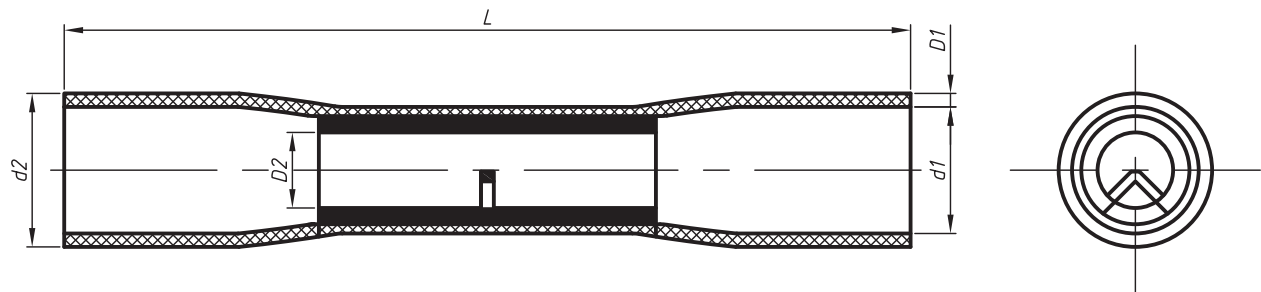

## Heat Shrink Terminals

### Material:

Outside layer: Cross-linked vistanex

Connect tube: Brass

Color: Red, Blue, Yellow

Characteristics: Insulated, Water Resistant

Mode Part No.	Color	Wire Range	Dimension (mm)				
			L	D1	D2	d1	d2
<b>73-732-0</b> Bulk <b>73-732-25</b> Disp. Pkg. <b>73-732EP</b> Econo-Pack	Red	22-18 AWG	38	0.8	1.7	4.5	6.3
<b>73-742-0</b> Bulk <b>73-742-25</b> Disp. Pkg. <b>73-742EP</b> Econo-Pack	Blue	16-14 AWG	38	0.9	2.46	5.0	7.9
<b>73-752-0</b> Bulk <b>73-752-25</b> Disp. Pkg. <b>73-752EP</b> Econo-Pack	Yellow	12-10 AWG	42	1.0	3.6	6.4	8.6